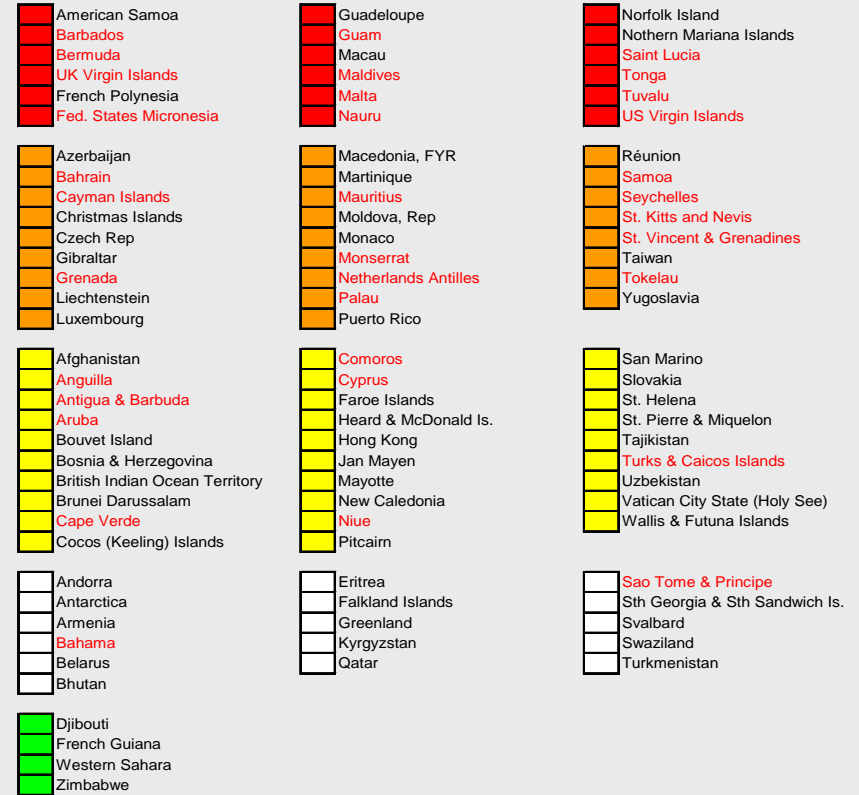

EVI CLASSIFICATION FOR COUNTRIES WITH VALID SCORES (>80% DATA)

Extremely vulnerable Highly vulnerable Vulnerable At risk Resilient

EVI TRENDS FOR COUNTRIES THAT ARE DATA DEFICIENT

Extremely vulnerable Highly vulnerable Vulnerable At risk Resilient