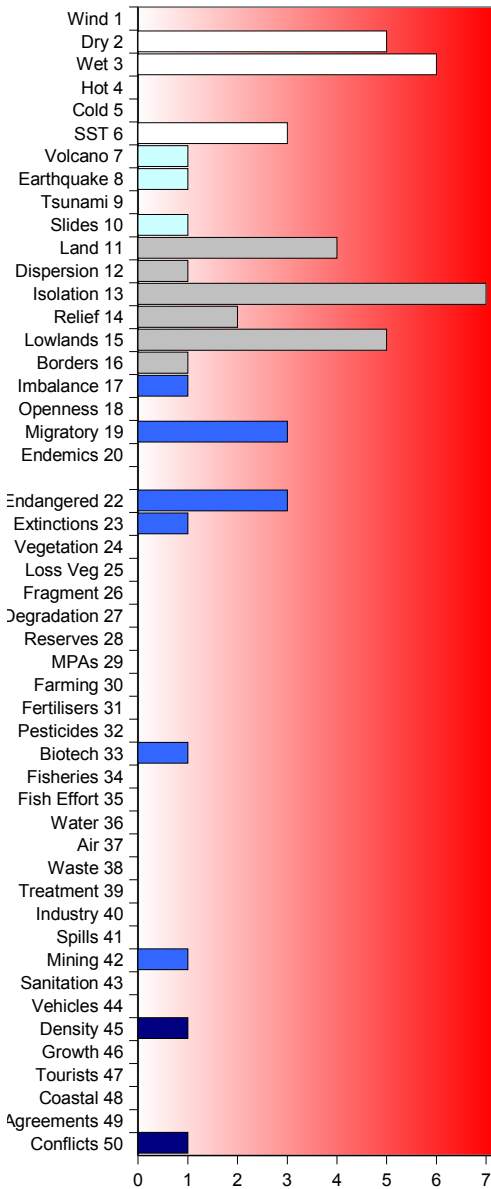

Sth Georgia & Sth Sandwich Is.

SCORE DATA%

EVI

245 40

CLASSIFICATION:

At risk

ASPECTS OF VULNERABILITY:

Hazards	2.38	25
Resistance	3.29	88
Damage	1.40	50

LEGEND FOR INDICATOR TYPES:

Weather & Climate

Geology

Geography

Resources & Services

Human Populations

POLICY-RELEVANT SUB-INDICES:

Climate Change	3.38	62
Exposure to Natural Disasters	2.50	55
Biodiversity	2.82	58
Desertification	4.50	36
Water	4.00	23
Agriculture / Fisheries	3.17	32
Human Health Aspects	#VALUE!	0

ISSUES OF GREATEST ENVIRONMENTAL VULNERABILITY:

ISOLATION

ISSUES OF LEAST VULNERABILITY OR GREATEST RESILIENCE:

EXTINCTIONS BIOTECHNOLOGY MINING POPULATION CONFLICTS

CHANGES SINCE LAST EVALUATION None, this is first assessment

Resilient ← Vulnerable
Blanks = No data or Not applicable;
EVI scores are 1-7