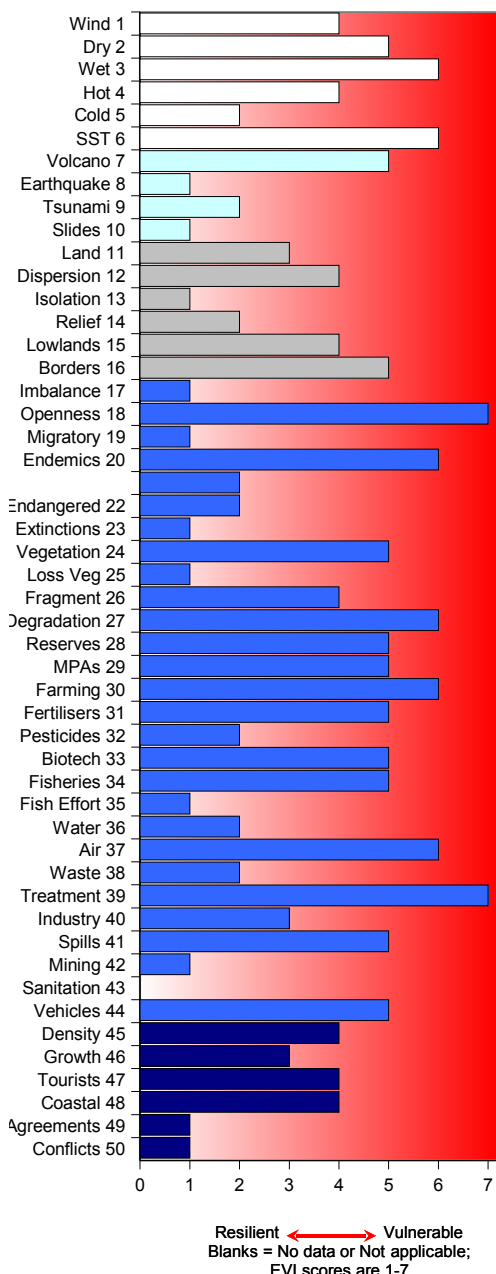

Resilient ← Vulnerable
Blanks = No data or Not applicable;
EVI scores are 1-7