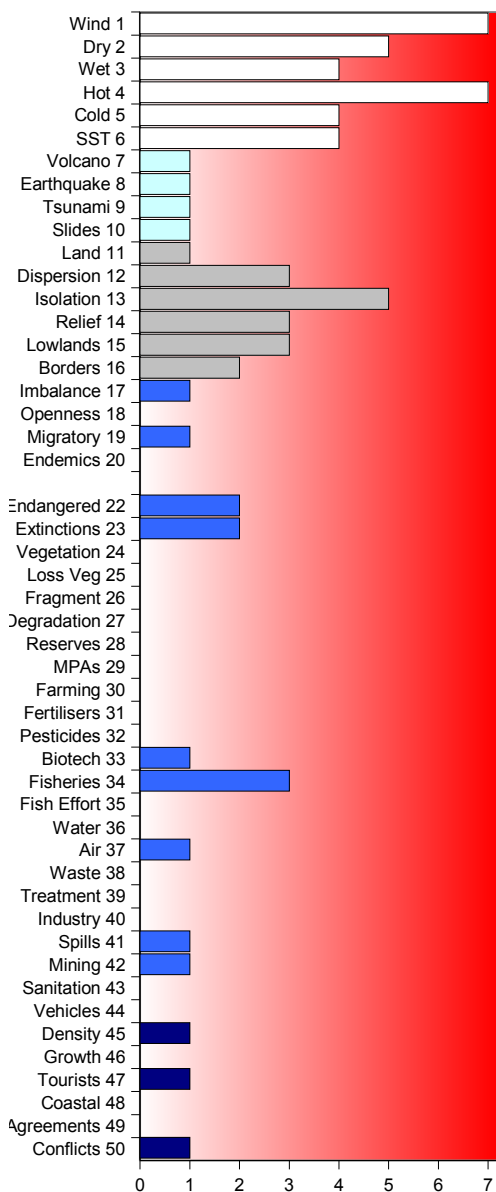

Resilient ← → Vulnerable
Blanks = No data or Not applicable;
EVI scores are 1-7