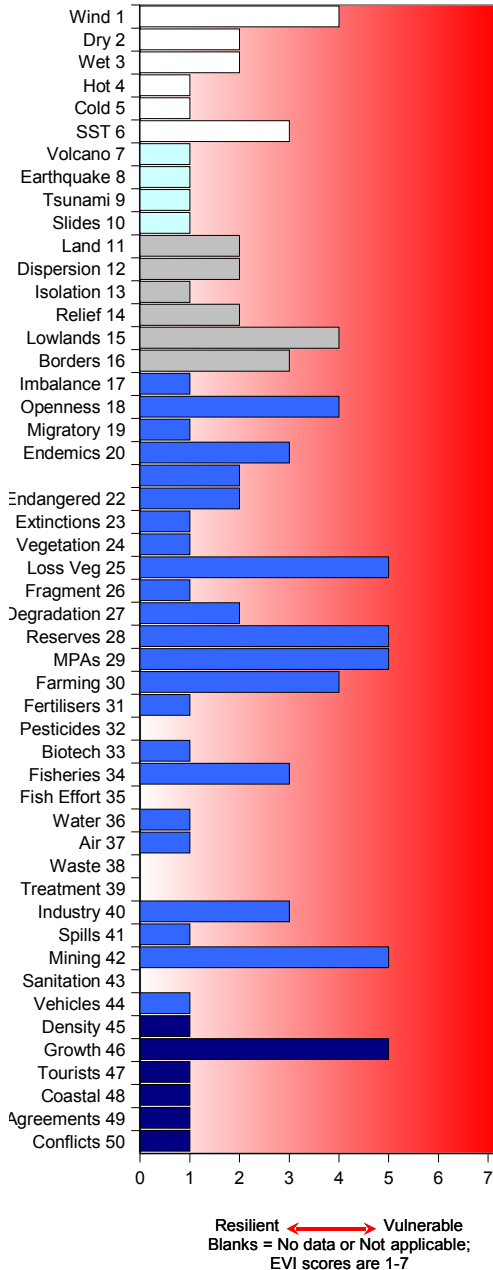

Gabon

SCORE DATA%

EVI

211

90

CLASSIFICATION:

Resilient

ASPECTS OF VULNERABILITY:

Hazards	2.37	84
Resistance	2.25	100
Damage	1.30	100

LEGEND FOR INDICATOR TYPES:

Weather & Climate

Geology

Geography

Resources & Services

Human Populations

POLICY-RELEVANT SUB-INDICES:

Climate Change	2.00	100
Exposure to Natural Disasters	1.45	100
Biodiversity	2.53	100
Desertification	2.27	100
Water	2.50	77
Agriculture / Fisheries	2.29	89
Human Health Aspects	1.00	50

ISSUES OF GREATEST ENVIRONMENTAL VULNERABILITY:

ISSUES OF LEAST VULNERABILITY OR GREATEST RESILIENCE:

CHANGES SINCE LAST EVALUATION None, this is first assessment

Resilient ← Vulnerable
Blanks = No data or Not applicable;
EVI scores are 1-7