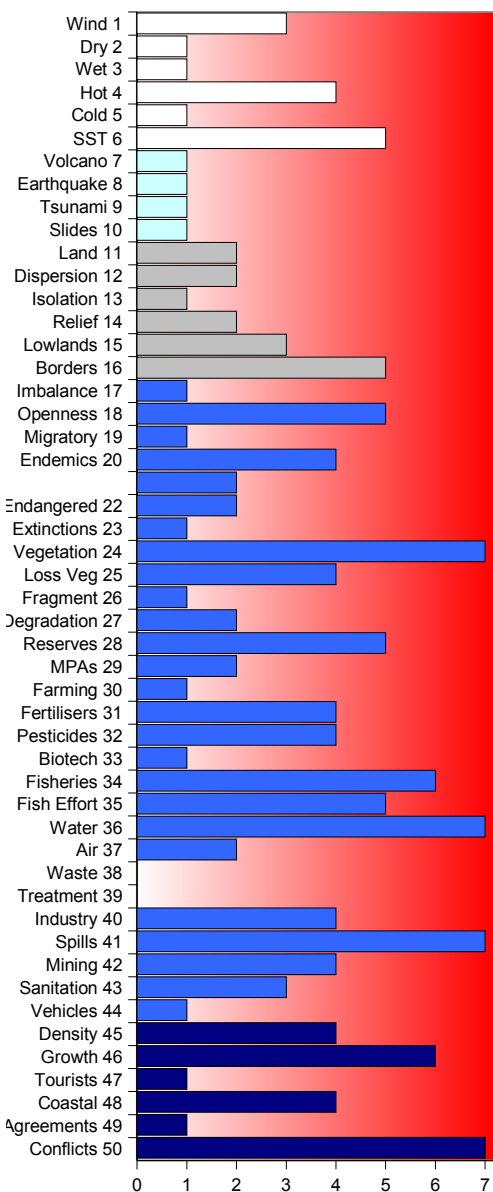

Egypt

SCORE DATA%

EVI

298

96

CLASSIFICATION:

Vulnerable

Resilient ← Vulnerable
Blanks = No data or Not applicable;
EVI scores are 1-7

ASPECTS OF VULNERABILITY:

Hazards	3.07	94
Resistance	2.50	100
Damage	3.10	100

LEGEND FOR INDICATOR TYPES:

Weather & Climate	
Geology	
Geography	
Resources & Services	
Human Populations	

POLICY-RELEVANT SUB-INDICES:

Climate Change	3.46	100
Exposure to Natural Disasters	2.00	100
Biodiversity	2.89	100
Desertification	3.18	100
Water	4.00	92
Agriculture / Fisheries	3.16	100
Human Health Aspects	4.00	83

ISSUES OF GREATEST ENVIRONMENTAL VULNERABILITY: