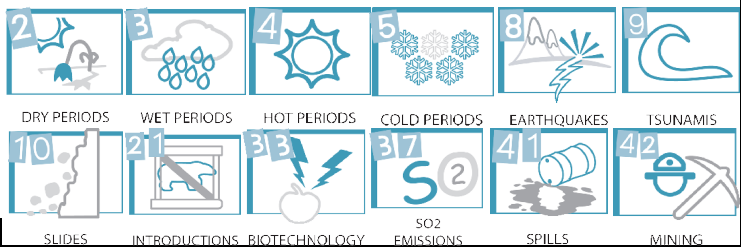

ISSUES OF GREATEST ENVIRONMENTAL VULNERABILITY:

ISSUES OF LEAST VULNERABILITY OR GREATEST RESILIENCE: