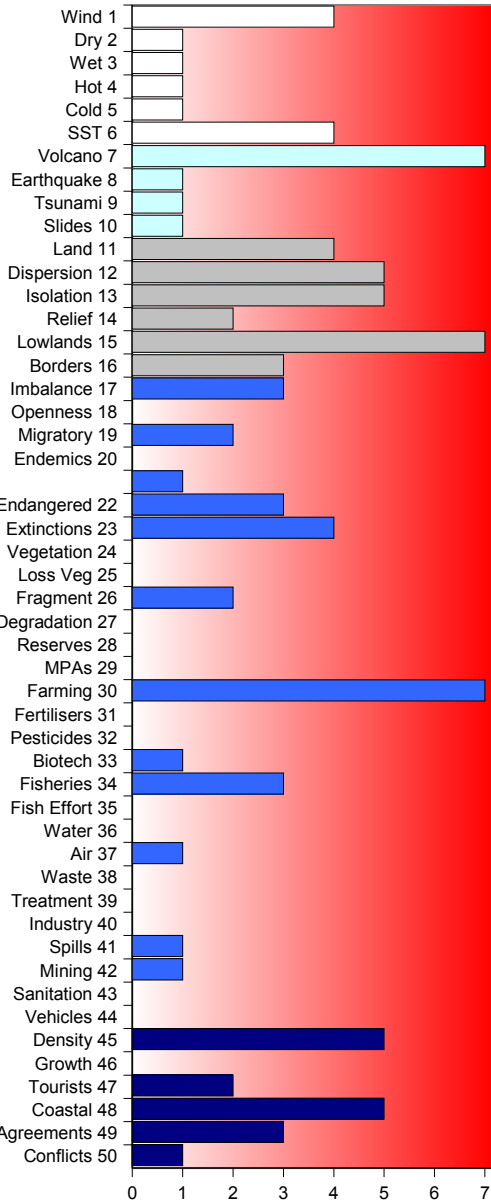

Cape Verde

SCORE DATA%

EVI

282

66

CLASSIFICATION:

Vulnerable

Resilient ← Vulnerable
Blanks = No data or Not applicable;
EVI scores are 1-7

ASPECTS OF VULNERABILITY:

Hazards	2.28	56
Resistance	4.00	88
Damage	3.00	80

LEGEND FOR INDICATOR TYPES:

Weather & Climate	
Geology	
Geography	
Resources & Services	
Human Populations	

POLICY-RELEVANT SUB-INDICES:

Climate Change	3.55	85
Exposure to Natural Disasters	2.55	100
Biodiversity	3.46	68
Desertification	2.43	64
Water	2.33	23
Agriculture / Fisheries	2.50	53
Human Health Aspects	1.00	17

ISSUES OF GREATEST ENVIRONMENTAL VULNERABILITY:

ISSUES OF LEAST VULNERABILITY OR GREATEST RESILIENCE:

CHANGES SINCE LAST EVALUATION None, this is first assessment