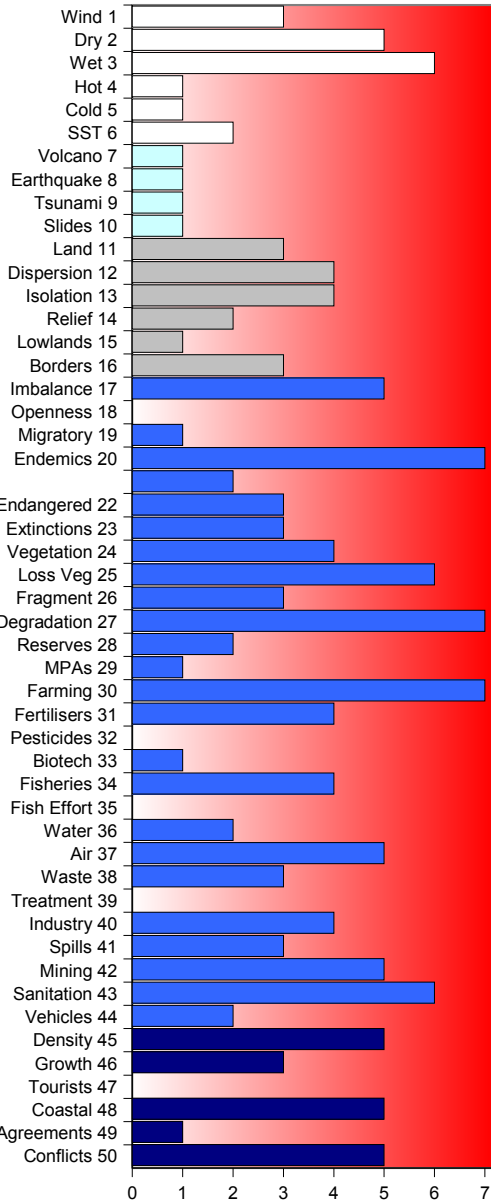

Cuba

SCORE DATA%

EVI

329 90

CLASSIFICATION:

Highly vulnerable

Resilient ← Vulnerable
Blanks = No data or Not applicable;
EVI scores are 1-7

ASPECTS OF VULNERABILITY:

Hazards	3.00	84
Resistance	3.13	100
Damage	4.20	100

LEGEND FOR INDICATOR TYPES:

Weather & Climate	
Geology	
Geography	
Resources & Services	
Human Populations	

POLICY-RELEVANT SUB-INDICES:

Climate Change	3.31	100
Exposure to Natural Disasters	2.73	100
Biodiversity	3.11	95
Desertification	3.45	100
Water	4.55	85
Agriculture / Fisheries	3.75	84
Human Health Aspects	4.25	67

ISSUES OF GREATEST ENVIRONMENTAL VULNERABILITY:

ISSUES OF LEAST VULNERABILITY OR GREATEST RESILIENCE:

CHANGES SINCE LAST EVALUATION None, this is first assessment