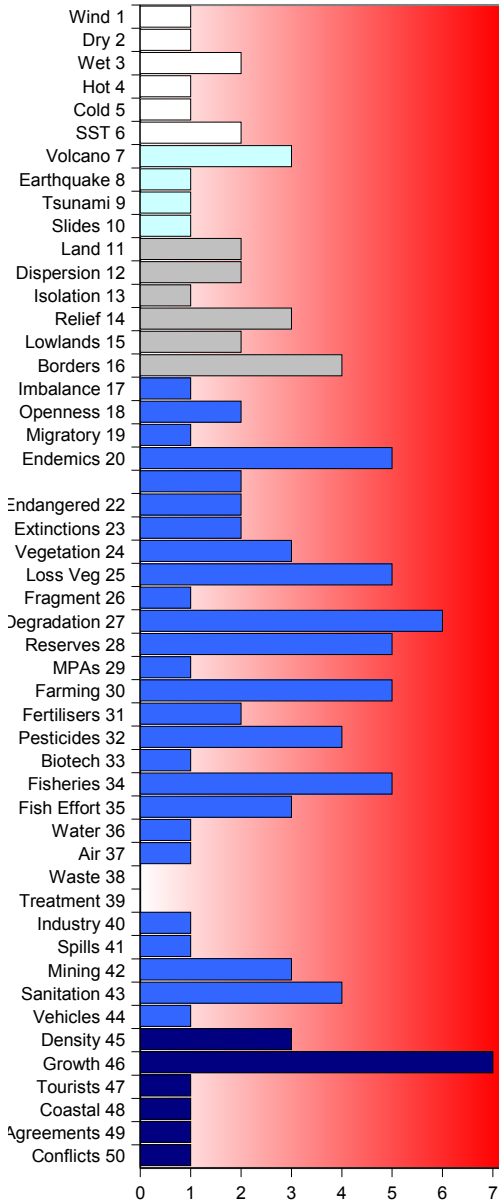

Cameroon

SCORE **DATA%**

EVI

229

96

CLASSIFICATION:

At risk

Resilient ← → Vulnerable
Blanks = No data or Not applicable;
EVI scores are 1-7

ASPECTS OF VULNERABILITY:

Hazards	2.27	94
Resistance	2.50	100
Damage	2.20	100

LEGEND FOR INDICATOR TYPES:

Weather & Climate	
Geology	
Geography	
Resources & Services	
Human Populations	

POLICY-RELEVANT SUB-INDICES:

Climate Change	1.85	100
Exposure to Natural Disasters	1.45	100
Biodiversity	2.42	100
Desertification	2.36	100
Water	3.58	92
Agriculture / Fisheries	2.53	100
Human Health Aspects	2.40	83

ISSUES OF GREATEST ENVIRONMENTAL VULNERABILITY:

ISSUES OF LEAST VULNERABILITY OR GREATEST RESILIENCE:

CHANGES SINCE LAST EVALUATION None, this is first assessment