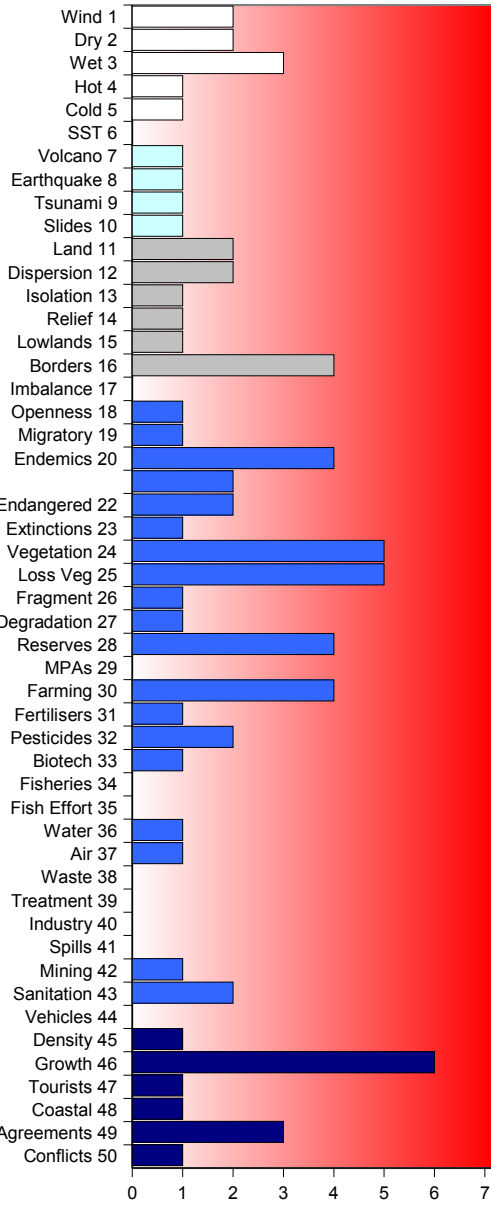

Central African Rep

SCORE **DATA%**

EVI

193 **80**

CLASSIFICATION:

Resilient

Resilient ← → Vulnerable
Blanks = No data or Not applicable;
EVI scores are 1-7

ASPECTS OF VULNERABILITY:

Hazards	2.00	72
Resistance	2.00	100
Damage	1.67	90

LEGEND FOR INDICATOR TYPES:

Weather & Climate	
Geology	
Geography	
Resources & Services	
Human Populations	

POLICY-RELEVANT SUB-INDICES:

Climate Change	1.83	92
Exposure to Natural Disasters	1.36	100
Biodiversity	2.31	84
Desertification	2.09	100
Water	2.75	92
Agriculture / Fisheries	2.14	74
Human Health Aspects	1.40	83

ISSUES OF GREATEST ENVIRONMENTAL VULNERABILITY:

ISSUES OF LEAST VULNERABILITY OR GREATEST RESILIENCE:

CHANGES SINCE LAST EVALUATION None, this is first assessment