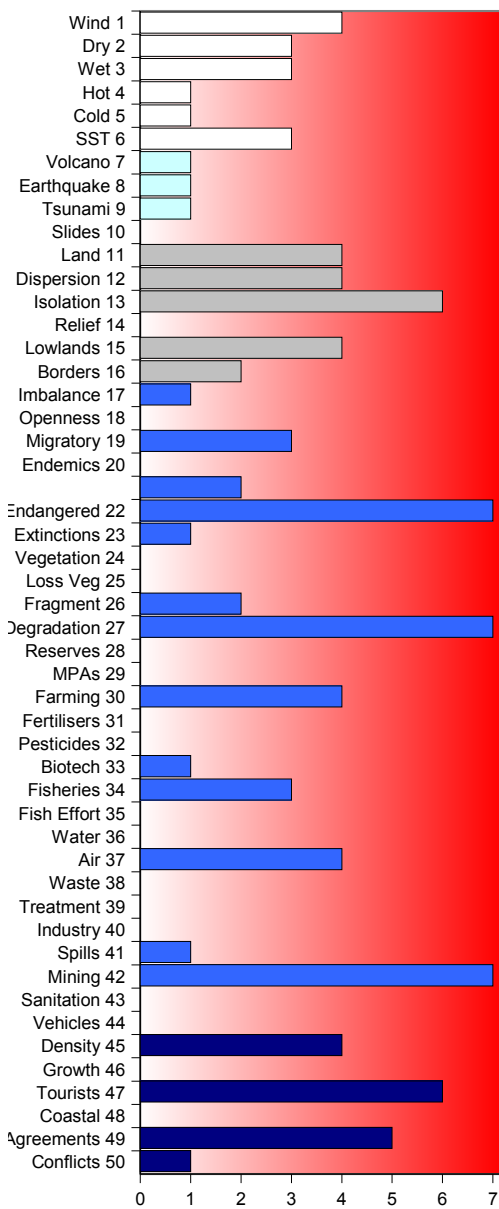

Brunei Darussalam

SCORE DATA%

EVI

313

62

CLASSIFICATION:

Vulnerable

ASPECTS OF VULNERABILITY:

Hazards	2.88	53
Resistance	3.83	75
Damage	3.13	80

LEGEND FOR INDICATOR TYPES:

Weather & Climate	
Geology	
Geography	
Resources & Services	
Human Populations	

POLICY-RELEVANT SUB-INDICES:

Climate Change	3.33	69
Exposure to Natural Disasters	2.11	82
Biodiversity	3.25	63
Desertification	3.29	64
Water	4.25	31
Agriculture / Fisheries	2.91	58
Human Health Aspects	4.00	17

ISSUES OF GREATEST ENVIRONMENTAL VULNERABILITY:

ISSUES OF LEAST VULNERABILITY OR GREATEST RESILIENCE:

CHANGES SINCE LAST EVALUATION None, this is first assessment

Resilient ← Vulnerable
Blanks = No data or Not applicable;
EVI scores are 1-7