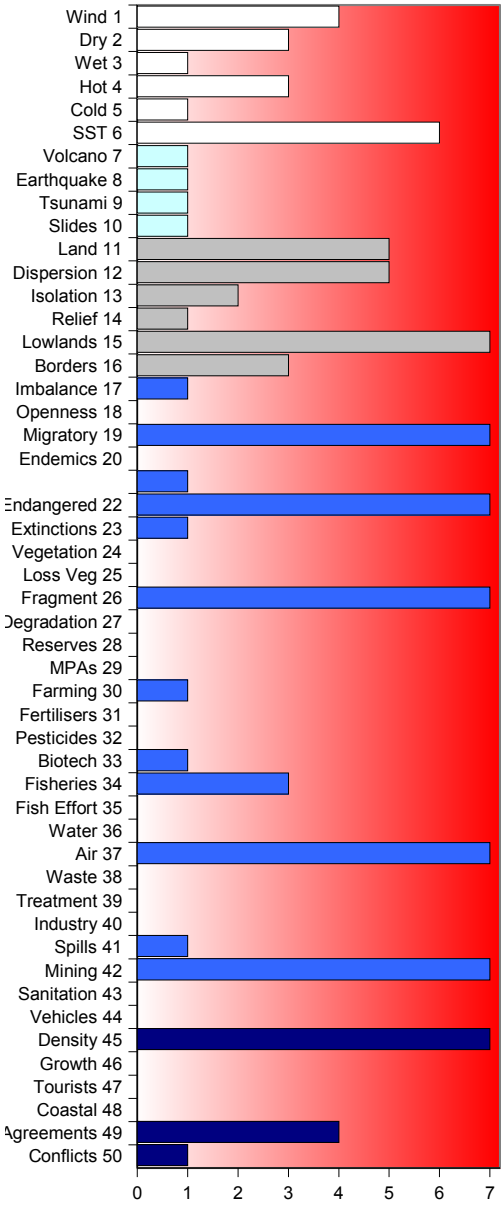

Bahrain

SCORE DATA%

EVI

326 62

CLASSIFICATION:

Highly vulnerable

ASPECTS OF VULNERABILITY:

Hazards	2.71	53
Resistance	4.29	88
Damage	3.57	70

LEGEND FOR INDICATOR TYPES:

Weather & Climate	
Geology	
Geography	
Resources & Services	
Human Populations	

POLICY-RELEVANT SUB-INDICES:

Climate Change	4.20	77
Exposure to Natural Disasters	2.30	91
Biodiversity	4.08	68
Desertification	2.86	64
Water	3.67	23
Agriculture / Fisheries	3.10	53
Human Health Aspects	7.00	17

Resilient ← → Vulnerable
Blanks = No data or Not applicable;
EVI scores are 1-7

ISSUES OF GREATEST ENVIRONMENTAL VULNERABILITY:

ISSUES OF LEAST VULNERABILITY OR GREATEST RESILIENCE:

CHANGES SINCE LAST EVALUATION None, this is first assessment