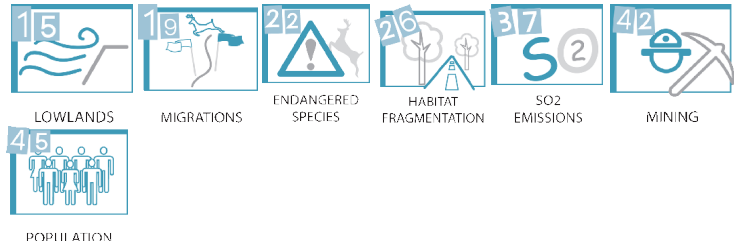

LEGEND FOR INDICATOR TYPES:

Weather & Climate	
Geology	
Geography	
Resources & Services	
Human Populations	

POLICY-RELEVANT SUB-INDICES:

Climate Change	4.20	77
Exposure to Natural Disasters	2.30	91
Biodiversity	4.08	68
Desertification	2.86	64
Water	3.67	23
Agriculture / Fisheries	3.10	53
Human Health Aspects	7.00	17

Resilient ← → Vulnerable
Blanks = No data or Not applicable;
EVI scores are 1-7

ISSUES OF GREATEST ENVIRONMENTAL VULNERABILITY:

ISSUES OF LEAST VULNERABILITY OR GREATEST RESILIENCE:

CHANGES SINCE LAST EVALUATION None, this is first assessment